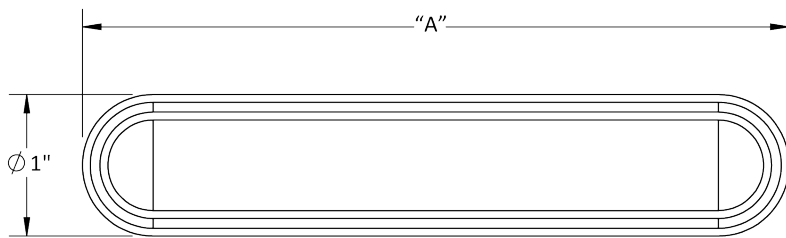

CARRERA | ROUND CABINET PULL

BOLD & DYNAMIC *WITH A TAILORED ELEGANCE*

SHOWN IN TB

A= 4", 6", 8", 10", 12", 14", 16" CENTER TO CENTER
 Custom Sizes Available