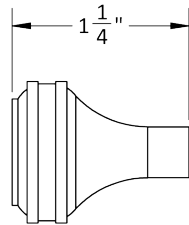

CARRERA | ROUND CABINET PULL

BOLD & DYNAMIC *WITH A TAILORED ELEGANCE*

SHOWN IN TB

A= 4", 6", 8", 10", 12", 14", 16" CENTER TO CENTER
 Custom Sizes Available