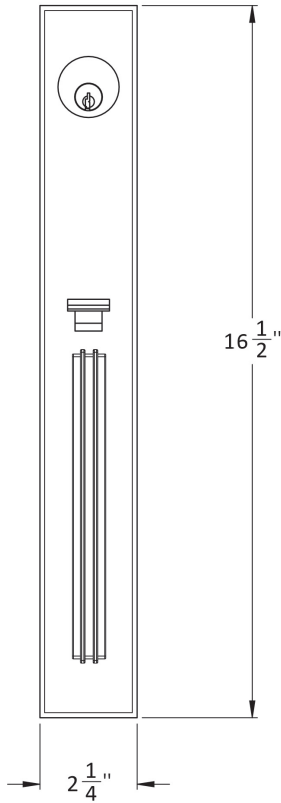

**5000TG ENTRY SETS
LEVER INSIDE**

SHOWN IN US19LL.G

TO PAIR WITH g100 Mortise Lock | 8800 Narrow Backset Mortise Lock