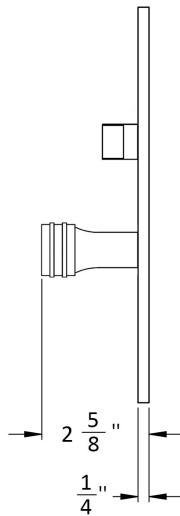

**5000TG ENTRY SETS
LEVER INSIDE**

SHOWN IN US19LL.G

TO PAIR WITH g100 Mortise Lock | 8800 Narrow Backset Mortise Lock