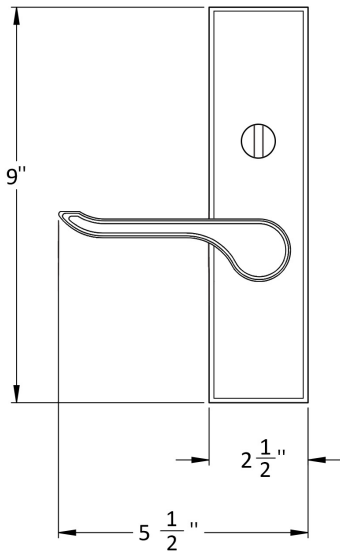

**5000TG ENTRY SETS
LEVER INSIDE**

SHOWN IN US19LL.G

TO PAIR WITH g100 Mortise Lock | 8800 Narrow Backset Mortise Lock