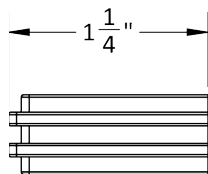

CARRERA | SQUARE CABINET PULL

BOLD & DYNAMIC WITH A TAILORED ELEGANCE

SHOWN IN US4

A= 4", 6", 8", 10", 12", 14", 16" CENTER TO CENTER
 Custom Sizes Available

BB

TB

US3NL

US4