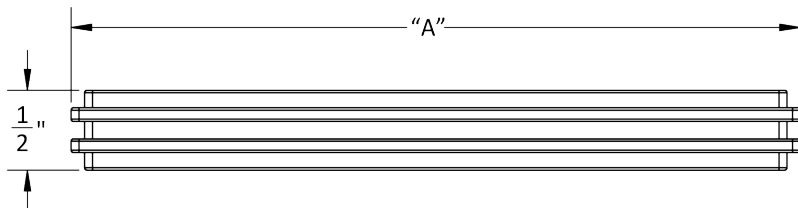

CARRERA | SQUARE CABINET PULL

BOLD & DYNAMIC WITH A TAILORED ELEGANCE

SHOWN IN US4

A= 4", 6", 8", 10", 12", 14", 16" CENTER TO CENTER
 Custom Sizes Available

BB

TB

US3NL

US4