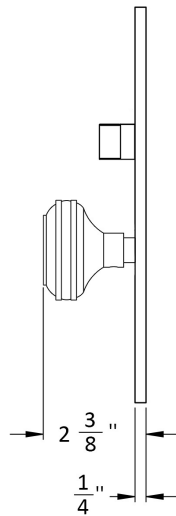

**5000TG ENTRY SETS**  
**KNOB INSIDE**

SHOWN IN US19LL.G

TO PAIR WITH g100 Mortise Lock | 8800 Narrow Backset Mortise Lock