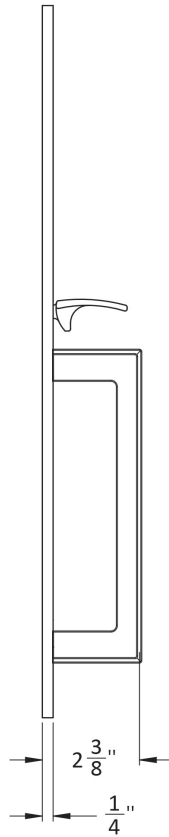

**5000TG ENTRY SETS**  
**KNOB INSIDE**

SHOWN IN US19LL.G

TO PAIR WITH g100 Mortise Lock | 8800 Narrow Backset Mortise Lock