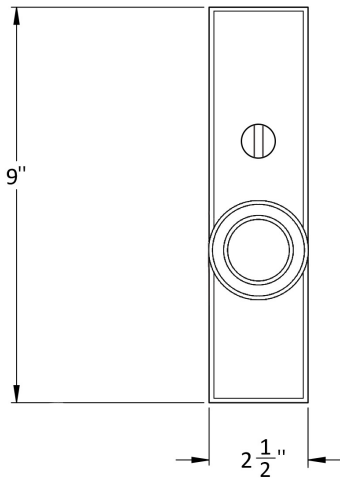

**5000TG ENTRY SETS**  
**KNOB INSIDE**

SHOWN IN US19LL.G

TO PAIR WITH g100 Mortise Lock | 8800 Narrow Backset Mortise Lock