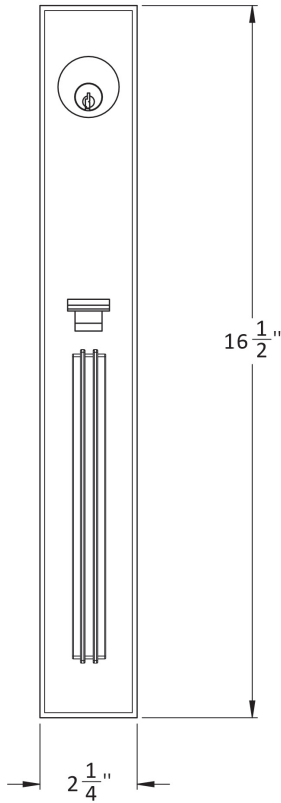

**5000TG ENTRY SETS**  
**KNOB INSIDE**

SHOWN IN US19LL.G

TO PAIR WITH g100 Mortise Lock | 8800 Narrow Backset Mortise Lock