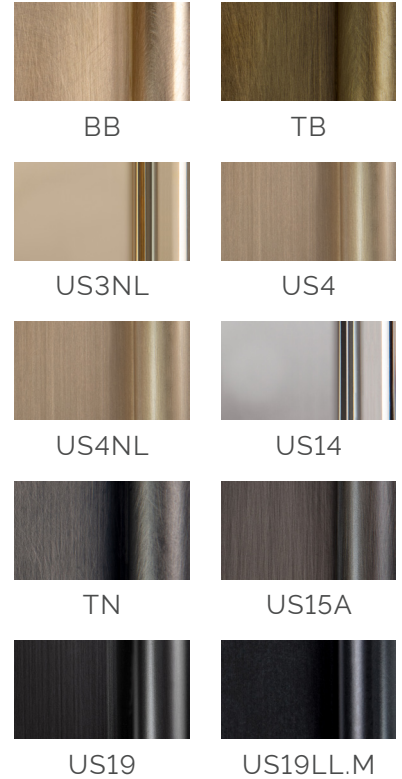

**5000TG ENTRY SETS**  
**KNOB INSIDE**

SHOWN IN US19LL.G

TO PAIR WITH g100 Mortise Lock | 8800 Narrow Backset Mortise Lock