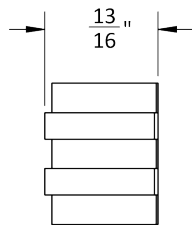

CARRERA | CUP CABINET PULL
BOLD & DYNAMIC *WITH A TAILORED ELEGANCE*

SHOWN IN US3

A= 4", 6", 8", 10", 12", 14", 16" CENTER TO CENTER
Custom Sizes Available