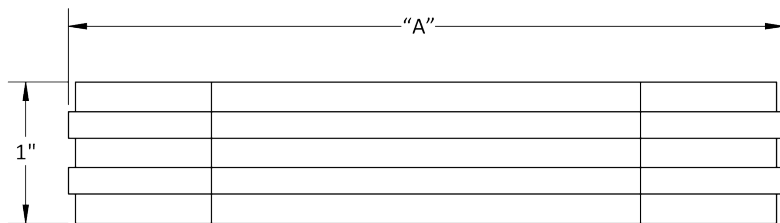

CARRERA | CUP CABINET PULL
BOLD & DYNAMIC *WITH A TAILORED ELEGANCE*

SHOWN IN US3

A= 4", 6", 8", 10", 12", 14", 16" CENTER TO CENTER
Custom Sizes Available