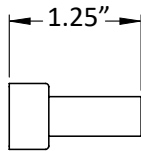

**AURORA | RECTANGULAR CABINET PULL**  
TEXTURE PLAYS AGAINST CLEAN LINES & MODERN MATERIALITY

SHOWN IN BB

A= 4", 6", 8", 10", 12", 14", 16" CENTER TO CENTER  
Custom Sizes Available