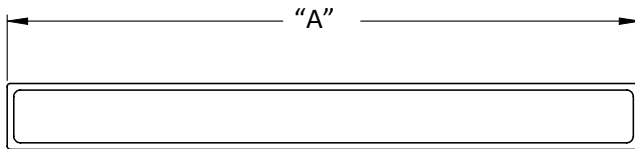

**AURORA | RECTANGULAR CABINET PULL**  
TEXTURE PLAYS AGAINST CLEAN LINES & MODERN MATERIALITY

SHOWN IN BB

A= 4", 6", 8", 10", 12", 14", 16" CENTER TO CENTER  
Custom Sizes Available