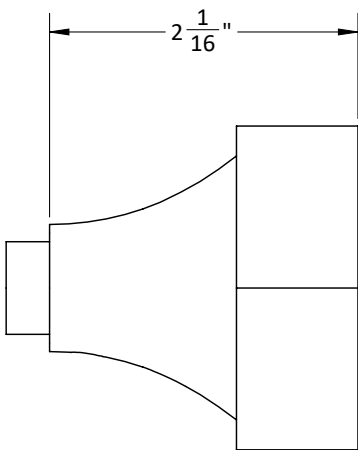

AURORA | HEXAGONAL KNOB

TEXTURE PLAYS AGAINST CLEAN LINES & MODERN MATERIALITY

SHOWN IN US14

BB

TB

US3NL

US4

US4NL