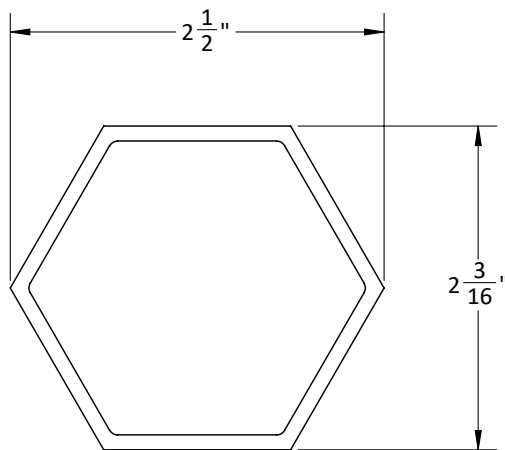

AURORA | HEXAGONAL KNOB

TEXTURE PLAYS AGAINST CLEAN LINES & MODERN MATERIALITY

SHOWN IN US14

BB

TB

US3NL

US4

US4NL